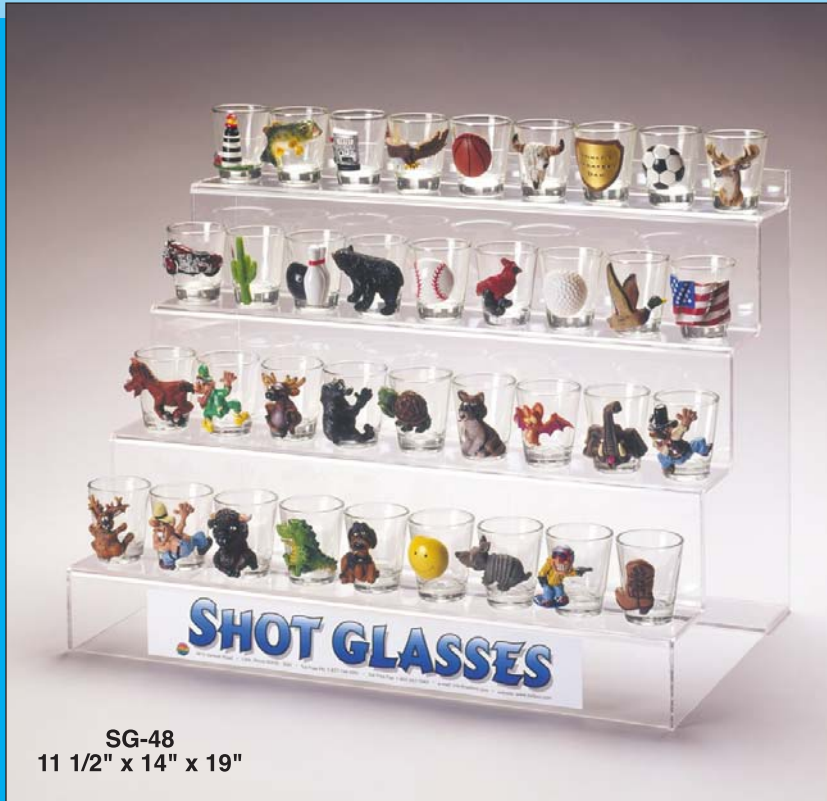

SHOT GLASSES

SG-48
11 1/2" x 14" x 19"

BACK IMPRINT

SGD-48
11 1/2" x 14" x 19"

COMICAL SHOT GLASSES

SGC-1
ALLIGATOR

SGC-2
ARMADILLO

SGC-3
BASS