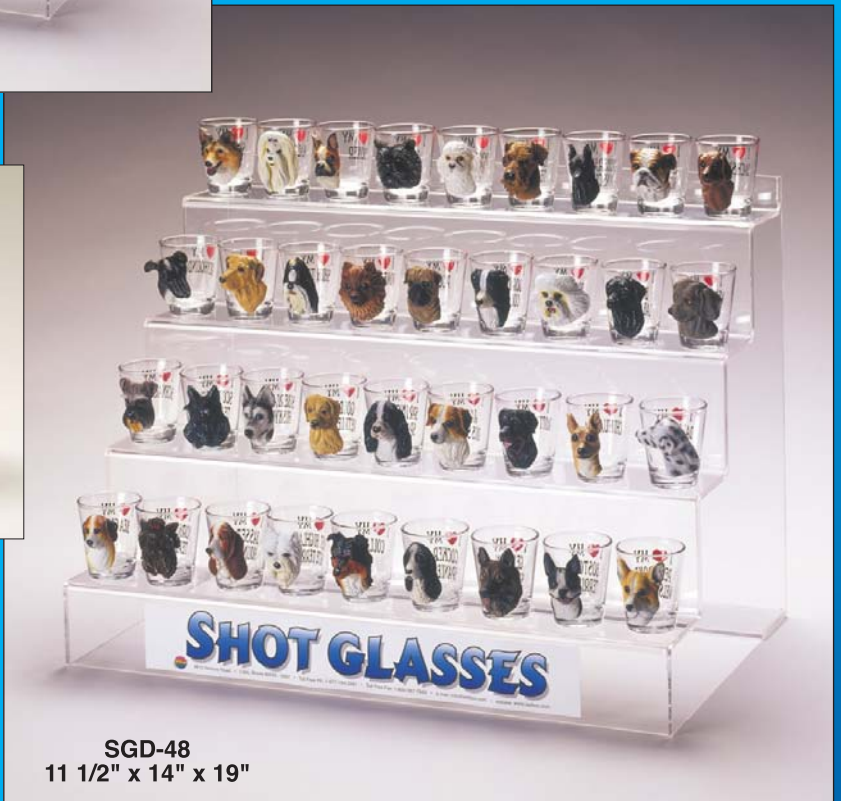

SHOT GLASSES

SG-48
11 1/2" x 14" x 19"

BACK IMPRINT

SGD-48
11 1/2" x 14" x 19"

COMICAL SHOT GLASSES

SGC-1
ALLIGATOR

SGC-2
ARMADILLO

SGC-3
BASS