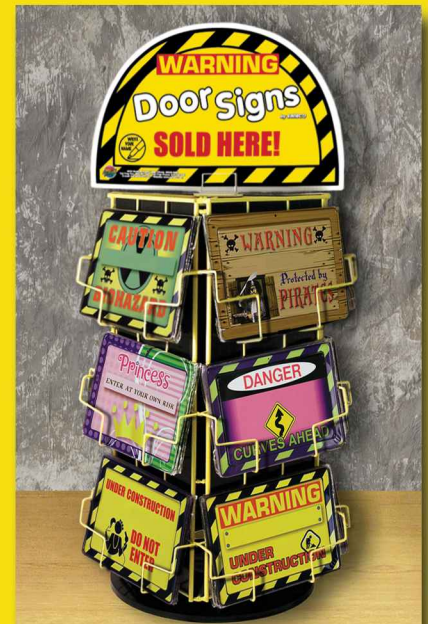

Personalized

Door signs

by SWIBCO

POSTCARD BACK FOR EASY MAILING

MDS140-420
 15 1/2" x 15 1/2" x 77"
 (2 STYLES PER POCKET)

ACTUAL SIZE OF SIGNS IS 4 1/2" x 6 3/4"

MDS24-72
 10" x 10" x 24 1/2"
 (2 STYLES PER POCKET)

Metal Door Signs

10/09

Code: **MDS**

UPC Code: 0 44046 19499 6

Styles Available-140: 59 Female
59 Male
22 Variety

Prepack Options:

- | | | |
|-------------------|---|-------------------------------------|
| MDS24-72 | Display: 24 Facings Revolving WIRE Counter Unit
(Total: 72 Metal Door Signs)
12 Facings With 2 Styles Each | 22 Variety
(Double on 2 Variety) |
| MDS140-420 | Display: 140 Facings Revolving WIRE Floorstand
(Total: 420 Metal Door Signs)
68 Facings With 2 Styles Each
4 Facings With 1 Style Each | 59 Female
59 Male
22 Variety |