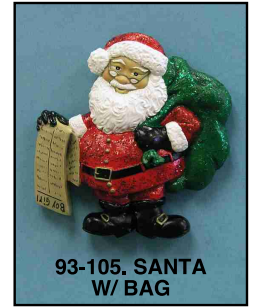

MAGNETIC COLLECTION

25 New Seasonal Styles

93-100. ANGEL

93-101. CANDY CANES

93-102. JOY

93-103. SANTA BODY

93-104. SANTA FACE

93-105. SANTA W/ BAG

93-106. SLEDDING SNOWMEN

93-107. SNOWMAN W/ HAT

93-108. SNOWMAN W/ BLUE HAT

93-110. STOCKING

93-111. WREATH

901. ANGEL

902. CANDY CANES

903. JOY