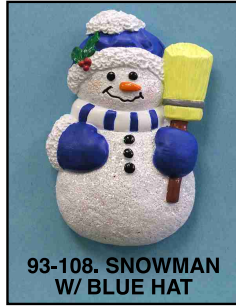

MAGNETIC COLLECTION

25 New Seasonal Styles

93-100. ANGEL

93-101. CANDY CANES

93-102. JOY

93-103. SANTA BODY

93-104. SANTA FACE

93-105. SANTA W/ BAG

93-106. SLEDDING SNOWMEN

93-107. SNOWMAN W/ HAT

93-108. SNOWMAN W/ BLUE HAT

93-110. STOCKING

93-111. WREATH

901. ANGEL

902. CANDY CANES

903. JOY