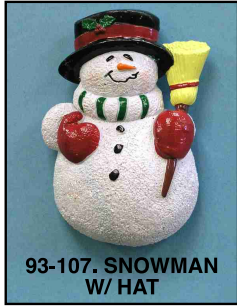

MAGNETIC COLLECTION

25 New Seasonal Styles

93-100. ANGEL

93-101. CANDY CANES

93-102. JOY

93-103. SANTA BODY

93-104. SANTA FACE

93-105. SANTA W/ BAG

93-106. SLEDDING SNOWMEN

93-107. SNOWMAN W/ HAT

93-108. SNOWMAN W/ BLUE HAT

93-110. STOCKING

93-111. WREATH

901. ANGEL

902. CANDY CANES

903. JOY