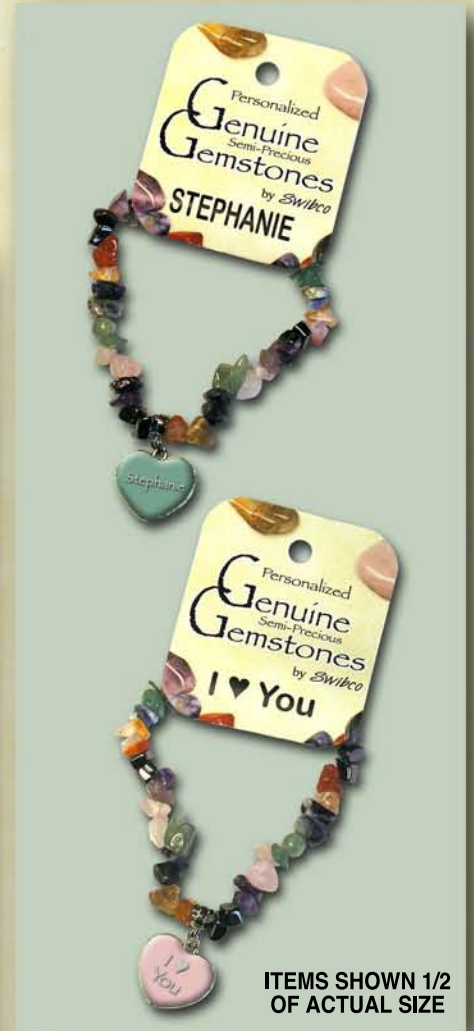

# Bracelets by Swibco

(PROGRAM UPC)

0 44046 20941 6

GBP168-504  
18 1/2" x 18 1/2" x 77"

GBPW168-504  
17" x 17" x 77"

(PROGRAM UPC)

0 44046 20942 3

ITEMS SHOWN 1/2  
OF ACTUAL SIZE