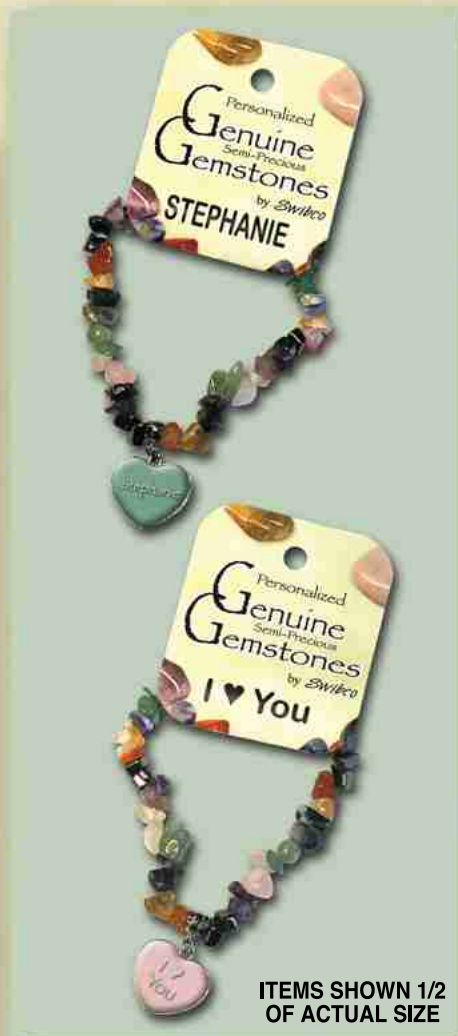

# Personalized Genuine Semi-Precious Gemstones

# Bracelets

by Swibco

GBP168-504  
18 1/2" x 18 1/2" x 77"

GBPW168-504  
17" x 17" x 77"

ITEMS SHOWN 1/2  
OF ACTUAL SIZE

GBP36-144  
13" x 13" x 24"

**Gemstone Bracelets**

12/09

Code: **GBP**

UPC Code: 0 44046 19095 0

Styles Available-167: 11 Variety  
18 Initials  
90 Female  
48 I ♥ Male

Prepack Options:

- |                    |  |  |
|--------------------|--|--|
| <b>GBP36-108</b>   | Display: 36 Facings Revolving WIRE Counter Unit<br>(Total: 108 Gemstone Bracelets) | 11 Variety<br>18 Initials<br>(Double on 7 Styles)                            |
| <b>GBPW168-504</b> | Display: 168 Facings Revolving WOOD Floorstand<br>(Total: 504 Gemstone Bracelets)  | 11 Variety<br>(Double on 1 Blank)<br>18 Initials<br>90 Female<br>48 I ♥ Male |
| <b>GBP168-504</b>  | Display: 168 Facings Revolving WIRE Floorstand<br>(Total: 504 Gemstone Bracelets)  | 11 Variety<br>(Double on 1 Blank)<br>18 Initials<br>90 Female<br>48 I ♥ Male |