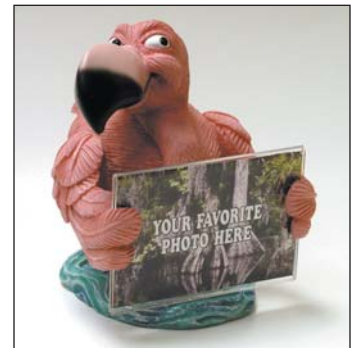

**Just Great
Frames**

3-Dimensional Frames

by SWIBCO

F3D-10032
BEAR

F3D-10132
MOOSE

F3D-10232
ALLIGATOR

F3D-10332
BASS

F3D-10432
BEAVER

F3D-10532
DEER

F3D-10632
ELK

F3D-10732
PIG

F3D-10832
TURTLE

F3D-10932
WOLF

F3D-11032
ARMADILLO

F3D-11132
FLAMINGO

4810 Venture Road Lisle, Illinois 60532-3597 630-968-8900 Toll Free 877-794-2261
Fax 630-968-0224 Toll Free Fax 800-367-7943 E-mail info@swibco.com