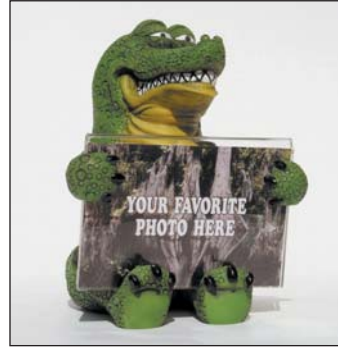

**Just Great
Frames**

3-Dimensional Frames

by SWIBCO

F3D-10032
BEAR

F3D-10132
MOOSE

F3D-10232
ALLIGATOR

F3D-10332
BASS

F3D-10432
BEAVER