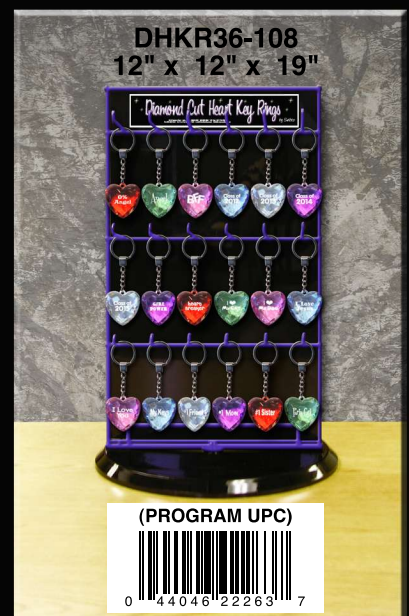

Personalized ✨
Diamond Cut Heart
Key Rings *by Swibco*

ACTUAL LENGTH OF KEY RINGS IS 4 1/8"

DHKR160-480
 24" x 24" x 76"
 (PROGRAM UPC)

DHKRW168-504
 17" x 17" x 77"
 (PROGRAM UPC)

DHKR36-108
 12" x 12" x 19"