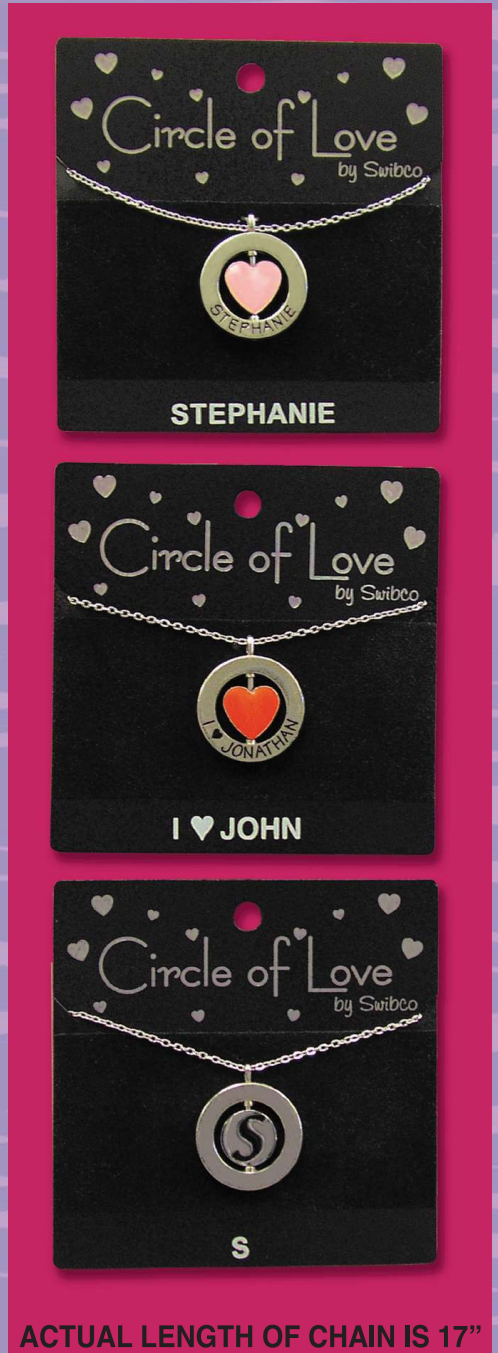

Circle of Love necklaces

by SWIBCO

CLNW192-576
17" x 17" x 77"

CLN192-576
19" x 19" x 78"

CLN48-144
11 1/2" x 11 1/2" x 29 1/2"

CIRCLE OF LOVE NECKLACES

OCTOBER, 2005

CODE: CLN

UPC CODE: 0 44046 09457 9

STYLES AVAILABLE: 84 FEMALE
60 I ♥ MALE
30 VARIETY
18 INITIALS

PREPACK OPTIONS:

CLN48 - 144 144 CIRCLE OF LOVE NECKLACES - 30 VARIETY
18 INITIALS
DISPLAY: 48 HOOK REVOLVING WIRE COUNTER UNIT

CLN192 - 576 576 CIRCLE OF LOVE NECKLACES - 84 FEMALE
60 I ♥ MALE
30 VARIETY
18 INITIALS
DISPLAY: 192 HOOK REVOLVING WIRE FLOORSTAND

CLNW192 - 576 576 CIRCLE OF LOVE NECKLACES - 84 FEMALE
60 I ♥ MALE
30 VARIETY
18 INITIALS
DISPLAY: 192 HOOK REVOLVING WOOD FLOORSTAND