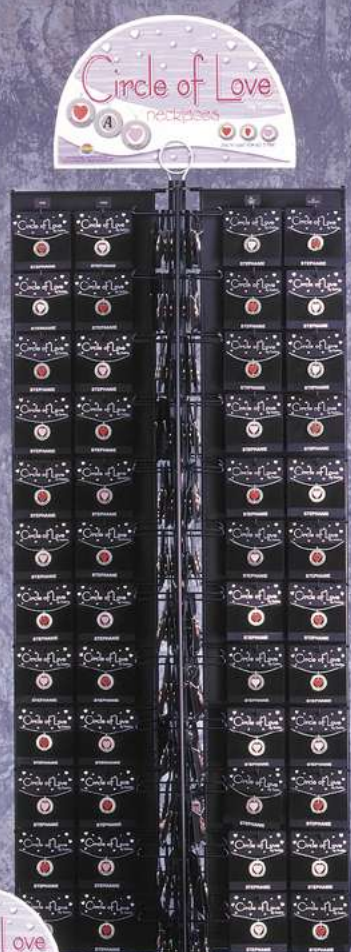

Circle of Love necklaces

by SWIBCO

CLNW192-576
17" x 17" x 77"

CLN192-576
19" x 19" x 78"

CLN48-144
11 1/2" x 11 1/2" x 29 1/2"

CIRCLE OF LOVE NECKLACES

OCTOBER, 2005

CODE: CLN

UPC CODE: 0 44046 09457 9

STYLES AVAILABLE: 84 FEMALE
60 I ♥ MALE
30 VARIETY
18 INITIALS

PREPACK OPTIONS:

CLN48 - 144 144 CIRCLE OF LOVE NECKLACES - 30 VARIETY
18 INITIALS
DISPLAY: 48 HOOK REVOLVING WIRE COUNTER UNIT

CLN192 - 576 576 CIRCLE OF LOVE NECKLACES - 84 FEMALE
60 I ♥ MALE
30 VARIETY
18 INITIALS
DISPLAY: 192 HOOK REVOLVING WIRE FLOORSTAND

CLNW192 - 576 576 CIRCLE OF LOVE NECKLACES - 84 FEMALE
60 I ♥ MALE
30 VARIETY
18 INITIALS
DISPLAY: 192 HOOK REVOLVING WOOD FLOORSTAND