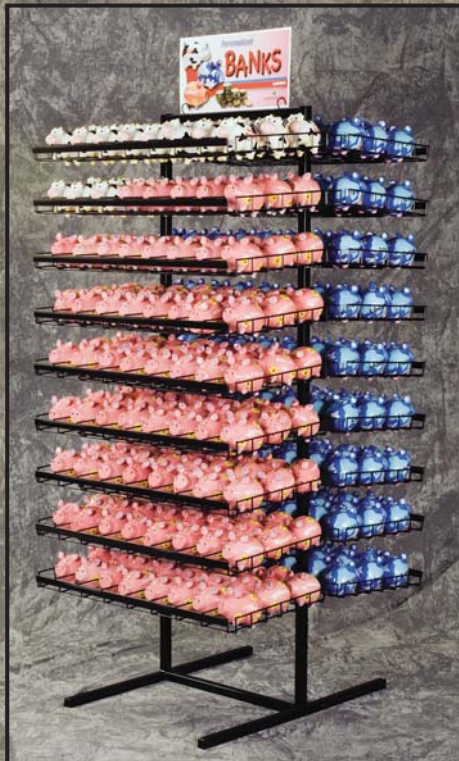

# Personalized BANKS

by SWIBCO

**CUSTOM TAGS AVAILABLE**

PBBB144-432  
31" (wide) x 33" (deep) x 67" (tall)

PBSS144-432  
62" (wide) x 21" (deep) x 67" (tall)

PB96-192  
17" (wide) x 17" (deep) x 76" (tall)

BLUE PIGS: MALE NAMES

PINK PIGS: FEMALE NAMES

COWS: VARIETY

## Personalized Banks

10/06

Code: **PB**

UPC Code: 0 44046 09501 9

Styles Available-144: 66 Female (Pink Pigs)  
54 Male (Blue Pigs)  
24 Variety

Prepack Options:

<b>PB96-192</b>	Display: 96 Facings WIRE Revolving Floorstand (Total: 192 Personalized Banks)	36 Female (Pink Pigs) 36 Male (Blue Pigs) 24 Variety
-----------------	--	--

Available But Not Shown:

<b>PB72-216</b>	Display: 72 Facings WIRE Floorstand (Total: 216 Variety Banks)	24 Assorted Variety
-----------------	---	---------------------

Open Stock Minimum Order \$100.00