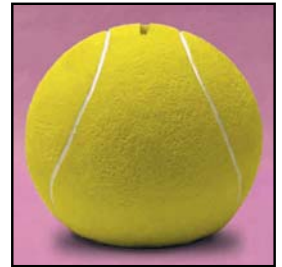

BKA-1
ALLIGATOR

BKA-2
BASS

BKA-3
BEAR (BLACK)

BKA-4
BUFFALO

BKA-5
COW

BKA-6
DEER

BKA-7
DOLPHIN

BKA-8
ELEPHANT

BKA-9
BULLFROG

BKA-10
GORILLA

BKA-11
HORSE

BKA-12
MOOSE

BKA-13
PIG

BKA-14
TIGER

BKA-15
TURTLE

BKA-16
WOLF

BKA-18
BEAVER

BKA-20
BEE

BKA-23
FLAMINGO

BKS-7
TENNIS BALL

BKS-8
VOLLEYBALL

*Custom Tag
Available
On Any
Style Shown.*

Styles subject to change without notice.

SWIBCO, Inc. • 4810 Venture Road • Lisle, Illinois 60532-3597
630-968-8900 • Toll Free Phone: 877-794-2261 • Fax 630-968-0224 • Toll Free Fax: 800-367-7943
E-mail: info@swibco.com • Website: www.swibco.com